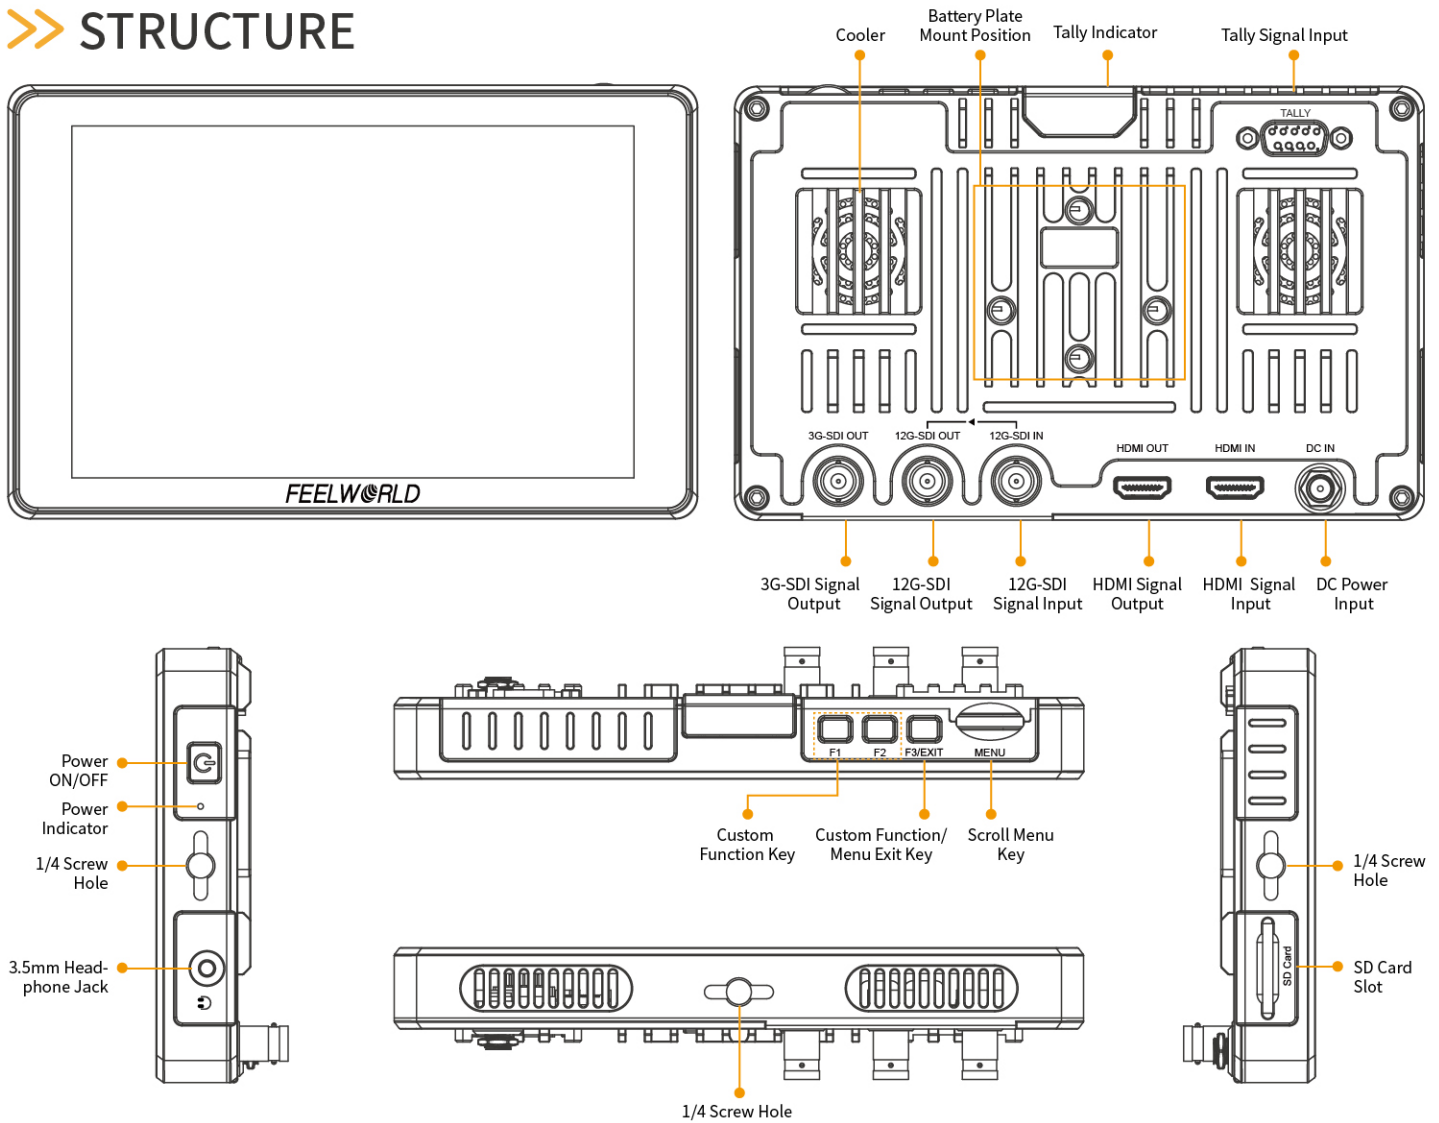

>> STRUCTURE

>> PACKING LIST

Monitor	Mini HDMI Cable	HDMI Cable
Mini Hot Shoe Mount + Hex Wrench	F970 Dual Battery Plate	Manual

HDMI® **CE** **FC** **RoHS**

Zhangzhou Seetec Optoelectronics Technology Co., Ltd

E-mail: sales@feelworld.cn

Tel: +86-596-2182566

Website: www.feelworld.com.cn

Fax: +86-596-2672617

www.seetec.com.cn