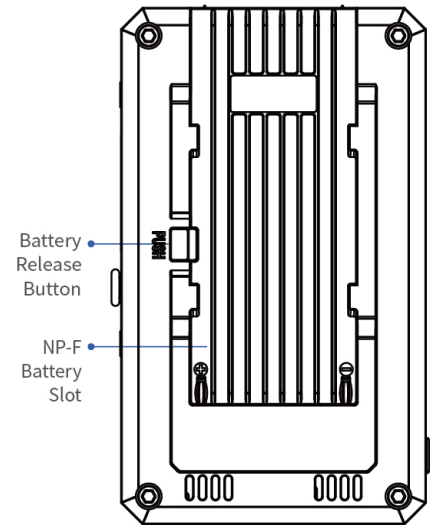

>> MULTIPLE POWER OPTIONS

>> PARAMETER

	Transmitter	Receiver
Screen	OLED	OLED
Interface	1 * HDMI Input, 1* HDMI Output	1* HDMI Output
	2 * Antenna port (RP-SMA Male)	2 * Antenna port (RP-SMA Male)
	Micro SD Card Slot	Micro SD Card Slot
	3.5mm headphone jack	3.5mm headphone jack
	Type-C	Type-C
	/	UVC OUT
Power Supply Way	Type-C: 5V/3A	Type-C: 5V/3A
	NP-F battery slot	NP-F battery slot
Power Consumption	<4.4W	<6.4W
HDMIInput/Output Video Format	480P60, 576P60	480P60, 576P60
	720P60/59.94/50	720P60/59.94/50
	1080P60/59.94/50/30/29.97/25/24/23.98	1080P60/59.94/50/30/29.97/25/24/23.98
	1080I60/59.94/50	1080I60/59.94/50
	2160P30/25/24	2160P30/25/24
	HDMI Type A	HDMI Type A
Frequency	5.1-5.9(GHz)	5.1-5.9(GHz)
Modulation Mode	OFDM	OFDM
Transmission Power	22dBm	/
Receiving Sensitivity	/	-87dBm
Band Width	20/40MHZ	20/40MHZ
Latency	Min0.08S	Min0.08S
Intercom Frequency Response Range	20Hz~20KHz	20Hz~20KHz
Recording Format	MP4	MP4
TF (micro SD) card storage capacity	Max support 256G	Max support 256G
Playback/Fast forward/Fast backward	/	supported
Operating Temperature	0°C ~ 40°C	0°C ~ 40°C
Storage Temperature	-20°C ~ 60°C	-20°C ~ 60°C
Unit Size(mm)	81.87L*28.1W*120.5H (excluding antenna)	81.87L*28.1W*120.5H (excluding antenna)
Unit Weight	126g (excluding antenna)	126g (excluding antenna)

>> PACKING LIST

					
Transmitter	Receiver	Antennas	Cold Shoe	USB-A to USB-C Adapter	Quick Start Guide

>> STRUCTURE

Transmitter

Antenna Ports
1/4 Screw Hole

1/4 Screw Hole

Receiver

Antenna Ports
1/4 Screw Hole