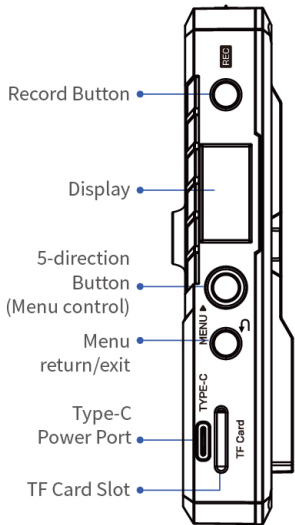

>> PACKING LIST

					
Transmitter	Receiver	Antennas	Cold Shoe	USB-A to USB-C Adapter	Quick Start Guide

>> STRUCTURE

Transmitter

Antenna Ports
1/4 Screw Hole

1/4 Screw Hole

Receiver

Antenna Ports
1/4 Screw Hole

1/4 Screw Hole